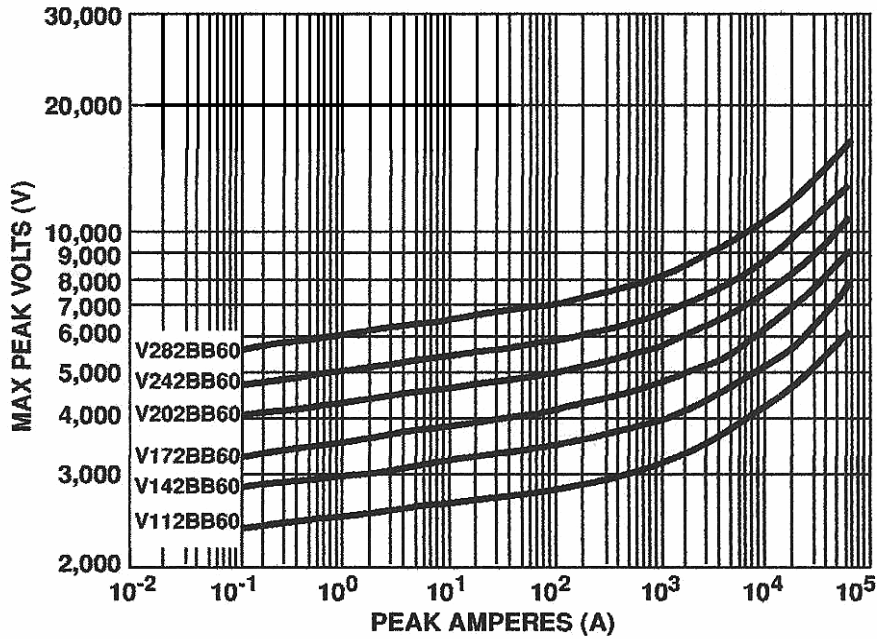

MDE Semiconductor, Inc.

78-150 Calle Tampico, Unit 210, La Quinta, CA., USA 92260 Tel: 760-564-8656 • Fax: 760-564-2414
1-800-831-4881 Email: sales@mdesemiconductor.com Web: www.mdesemiconductor.com

BA/BB 60 Series Block Varistor Curves

Clamping Voltage Curves